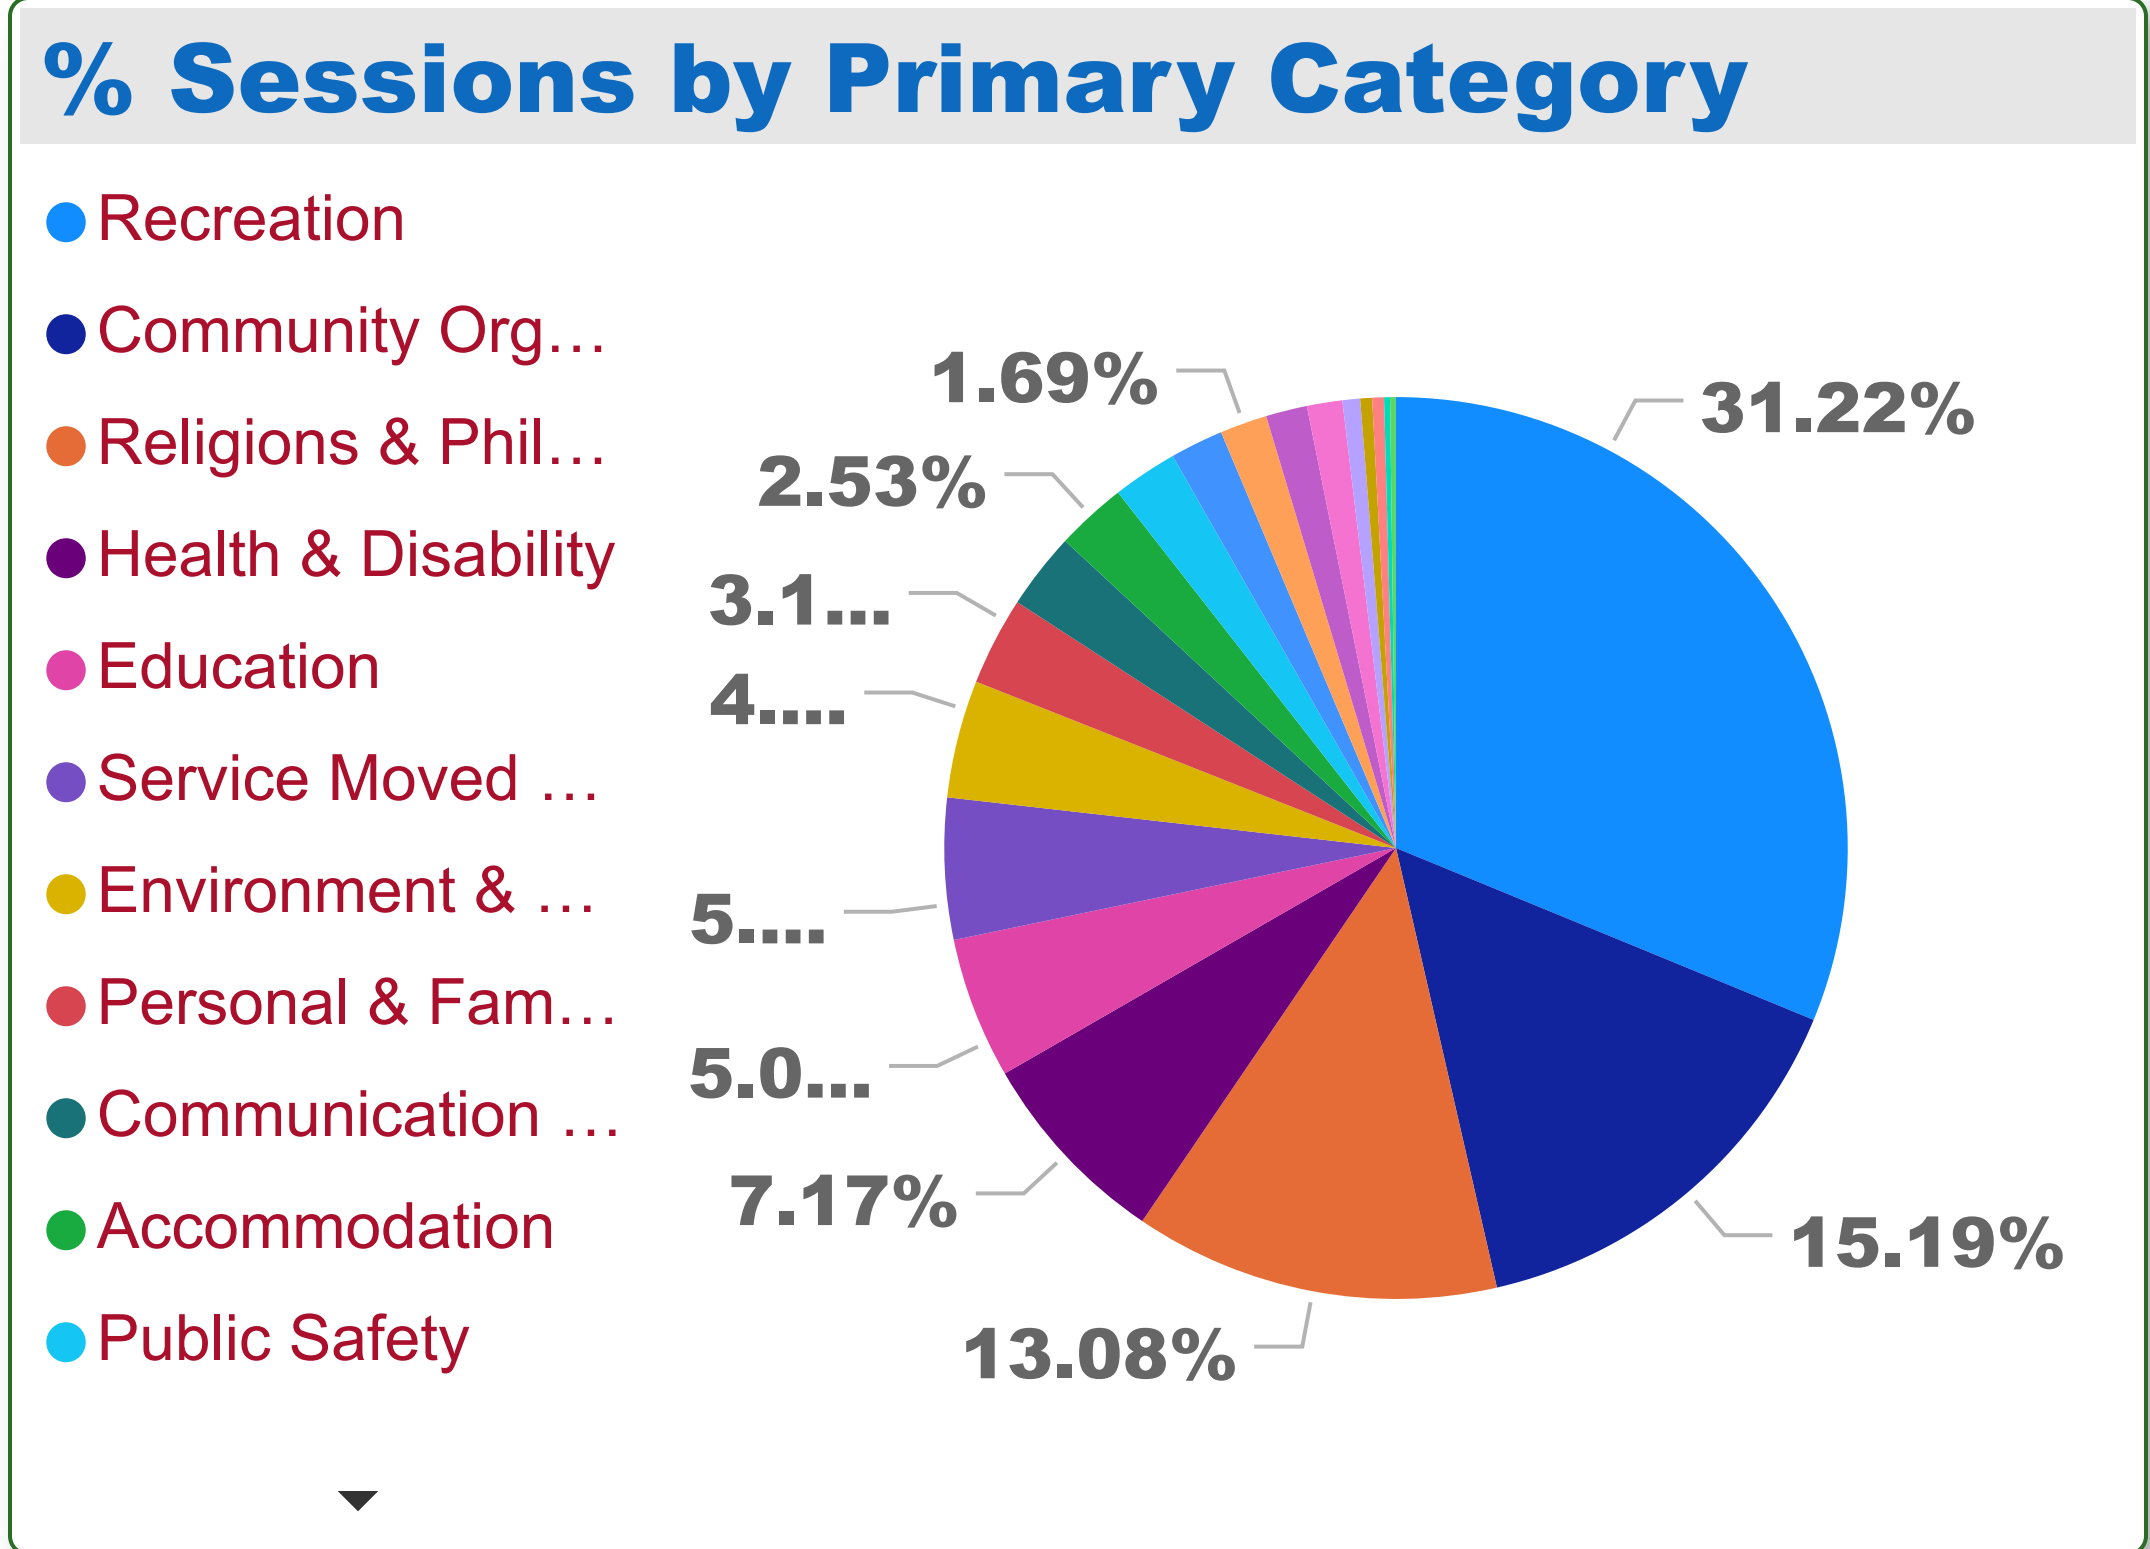

Barossa Council - Organisation Count by Primary Category (FY 2020-2021)

Barossa Council - Sessions by Organisation (FY 2020-2021)

% Sessions by Organsiation

Primary Category

- ▶ Accommodation
- ▶ Animals, Birds
- ▶ Communication & Information...
- ▶ Community Organisation & D...
- ▶ Cultural groups
- ▶ Education
- ▶ Employment
- ▶ Environment & Heritage
- ▶ Finance, Income, Business
- ▶ Government
- ▶ Health & Disability
- ▶ Law & Justice
- ▶ Material & Practical Needs
- ▶ Personal & Family Support
- ▶ Public Safety
- ▶ Recreation
- ▶ Religions & Philosophies
- ▶ Rural Organisation & Develop...
- ▶ Service Moved or Closed
- ▶ Transport