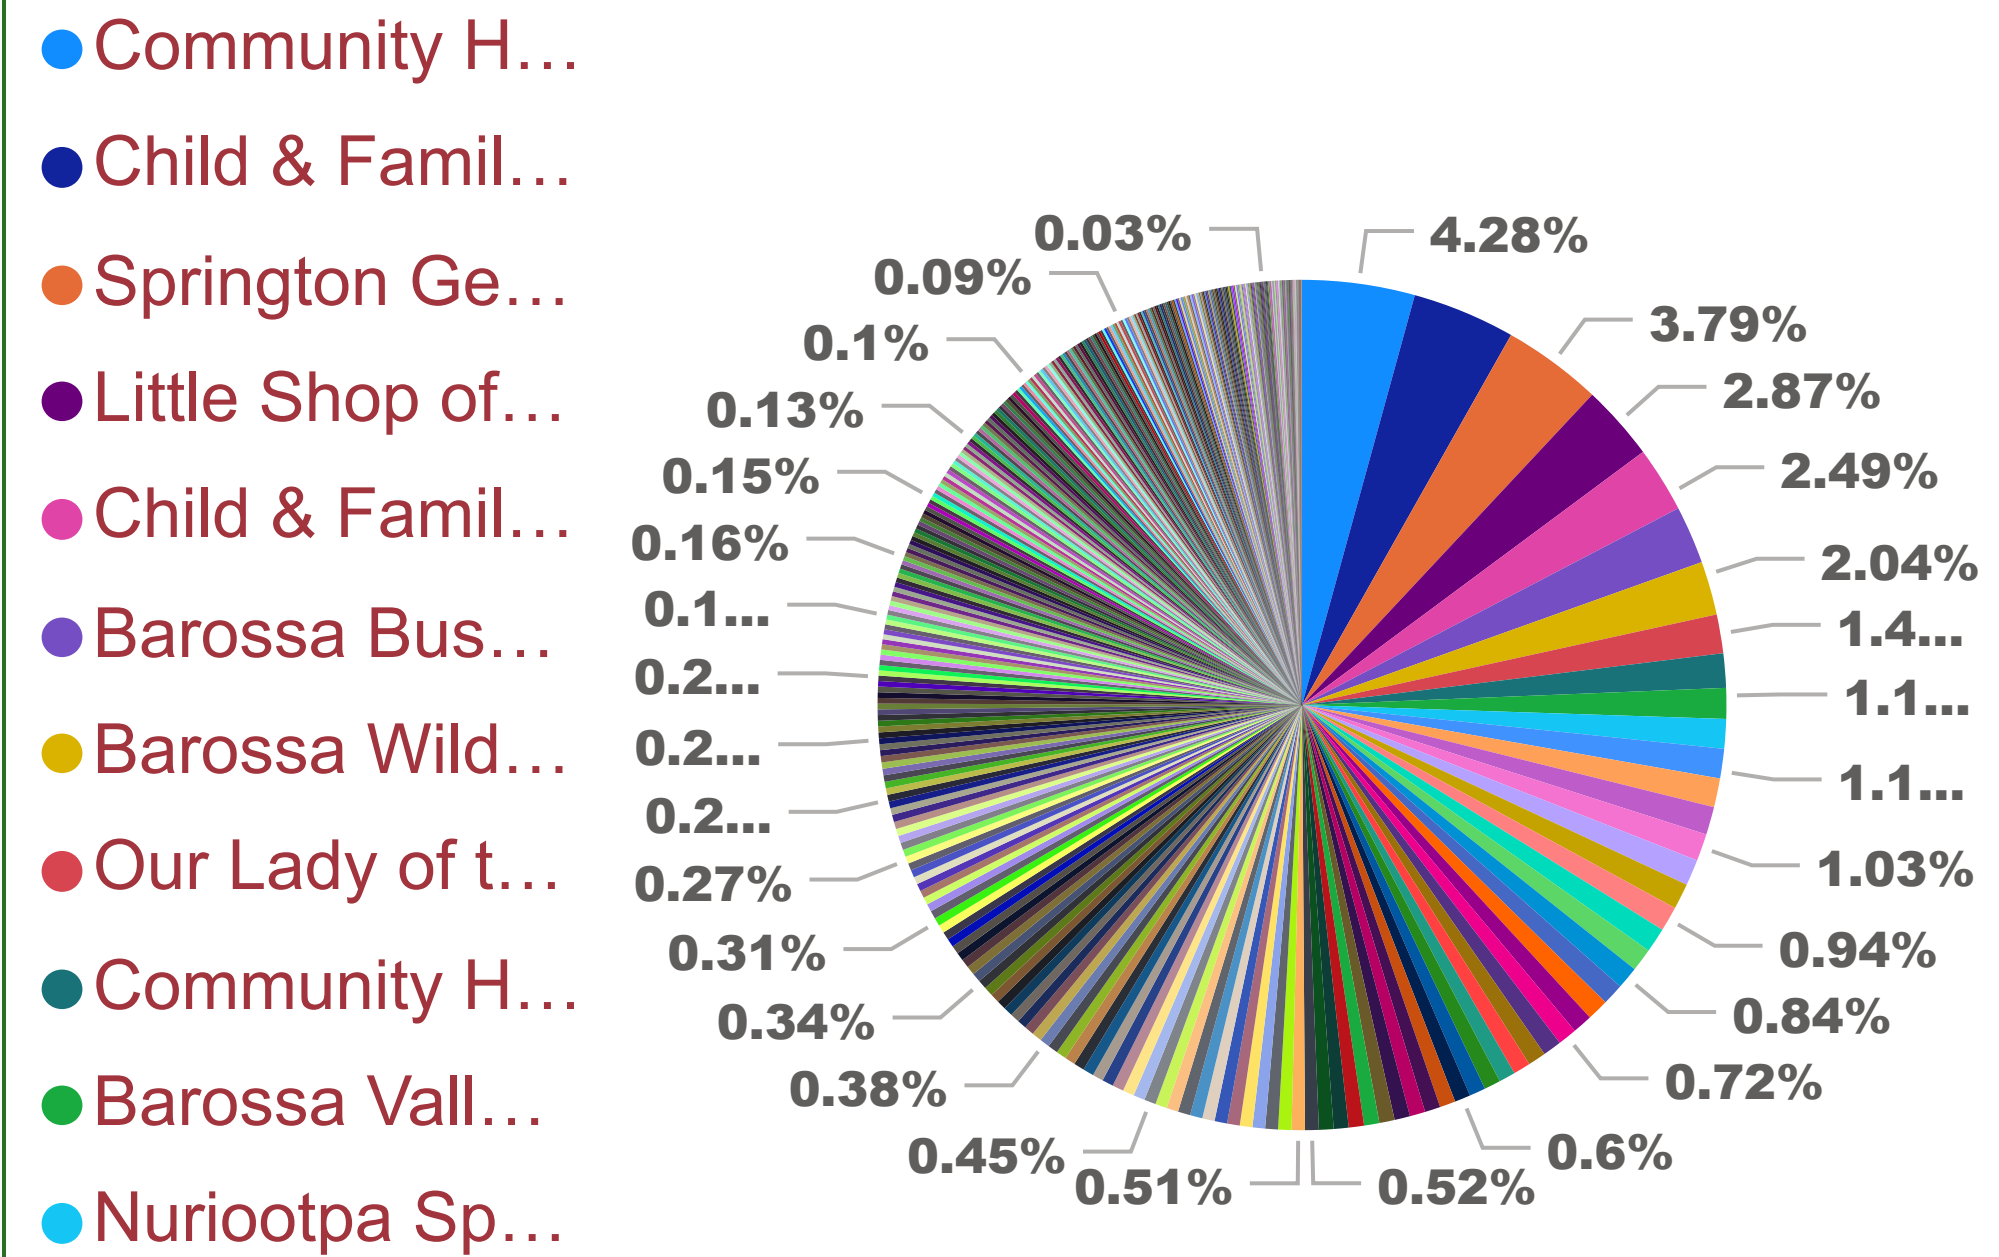

Barossa Council - Organisation Count by Primary Category (FY 2020-2021)

Barossa Council - Sessions by Organisation (FY 2020-2021)

% Sessions by Organsiation

Primary Category

- ▶ Accommodation
- ▶ Animals, Birds
- ▶ Communication & Information...
- ▶ Community Organisation & D...
- ▶ Cultural groups
- ▶ Education
- ▶ Employment
- ▶ Environment & Heritage
- ▶ Finance, Income, Business
- ▶ Government
- ▶ Health & Disability
- ▶ Law & Justice
- ▶ Material & Practical Needs
- ▶ Personal & Family Support
- ▶ Public Safety
- ▶ Recreation
- ▶ Religions & Philosophies
- ▶ Rural Organisation & Develop...
- ▶ Service Moved or Closed
- ▶ Transport