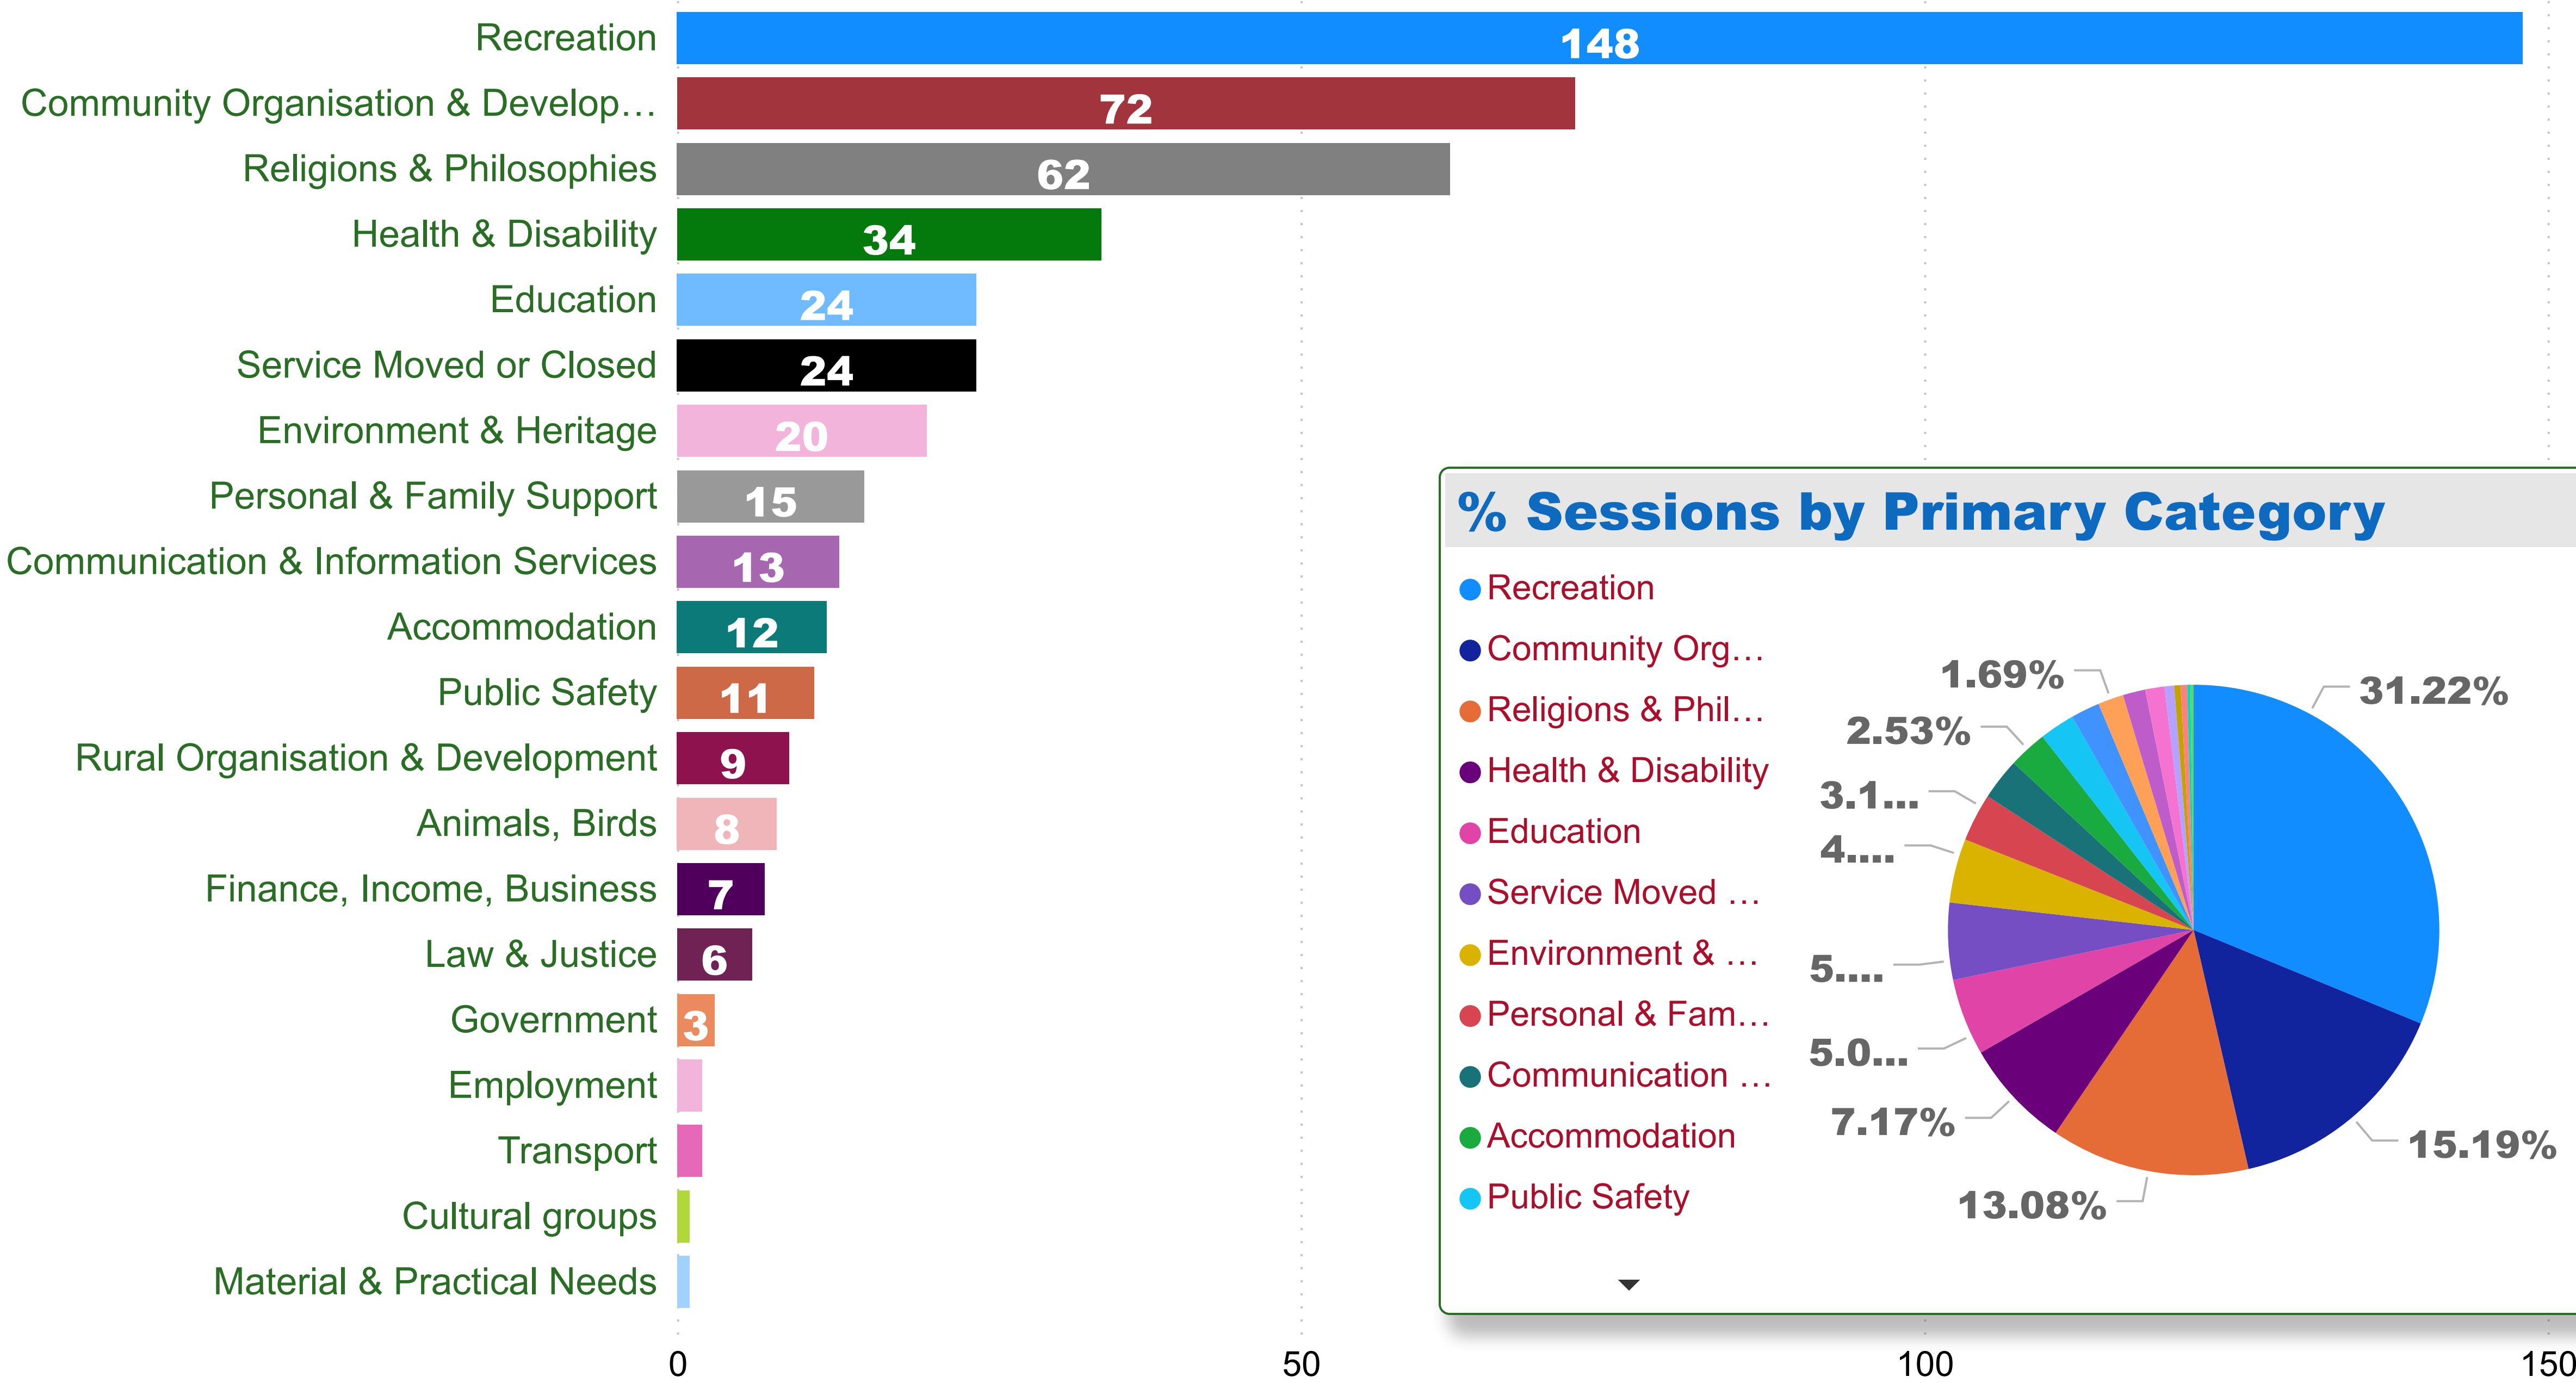

Barossa Council - Organisation Count by Primary Category (FY 2020-2021)

Barossa Council - Sessions by Organisation (FY 2020-2021)

% Sessions by Organsiation

Primary Category

- ▶ Accommodation
- ▶ Animals, Birds
- ▶ Communication & Information...
- ▶ Community Organisation & D...
- ▶ Cultural groups
- ▶ Education
- ▶ Employment
- ▶ Environment & Heritage
- ▶ Finance, Income, Business
- ▶ Government
- ▶ Health & Disability
- ▶ Law & Justice
- ▶ Material & Practical Needs
- ▶ Personal & Family Support
- ▶ Public Safety
- ▶ Recreation
- ▶ Religions & Philosophies
- ▶ Rural Organisation & Develop...
- ▶ Service Moved or Closed
- ▶ Transport

Organsiation	Sessions
Barossa Community Options	69
Barossa Out of School Hours Care Service Inc.	29
Barossa Valley Community Creche Inc.	7
Building Blocks Playgroup	1
Cross Roads Family Learning Centre	1
Goodstart Early Learning Nuriootpa	4
Meals on Wheels SA - Barossa Valley	109
Mount Pleasant Day Centre	6
MyTime - Barossa	1
Nuriootpa Community Children's Centre	22
Redeemer Lutheran School OSHC	1
Southern Barossa Community Child Care Centre	4
Stepping Stone Tanunda Childcare & Early Development Centre	11
Uniting Communities Tanunda	37
Voice of Industrial Death	17
Total	319