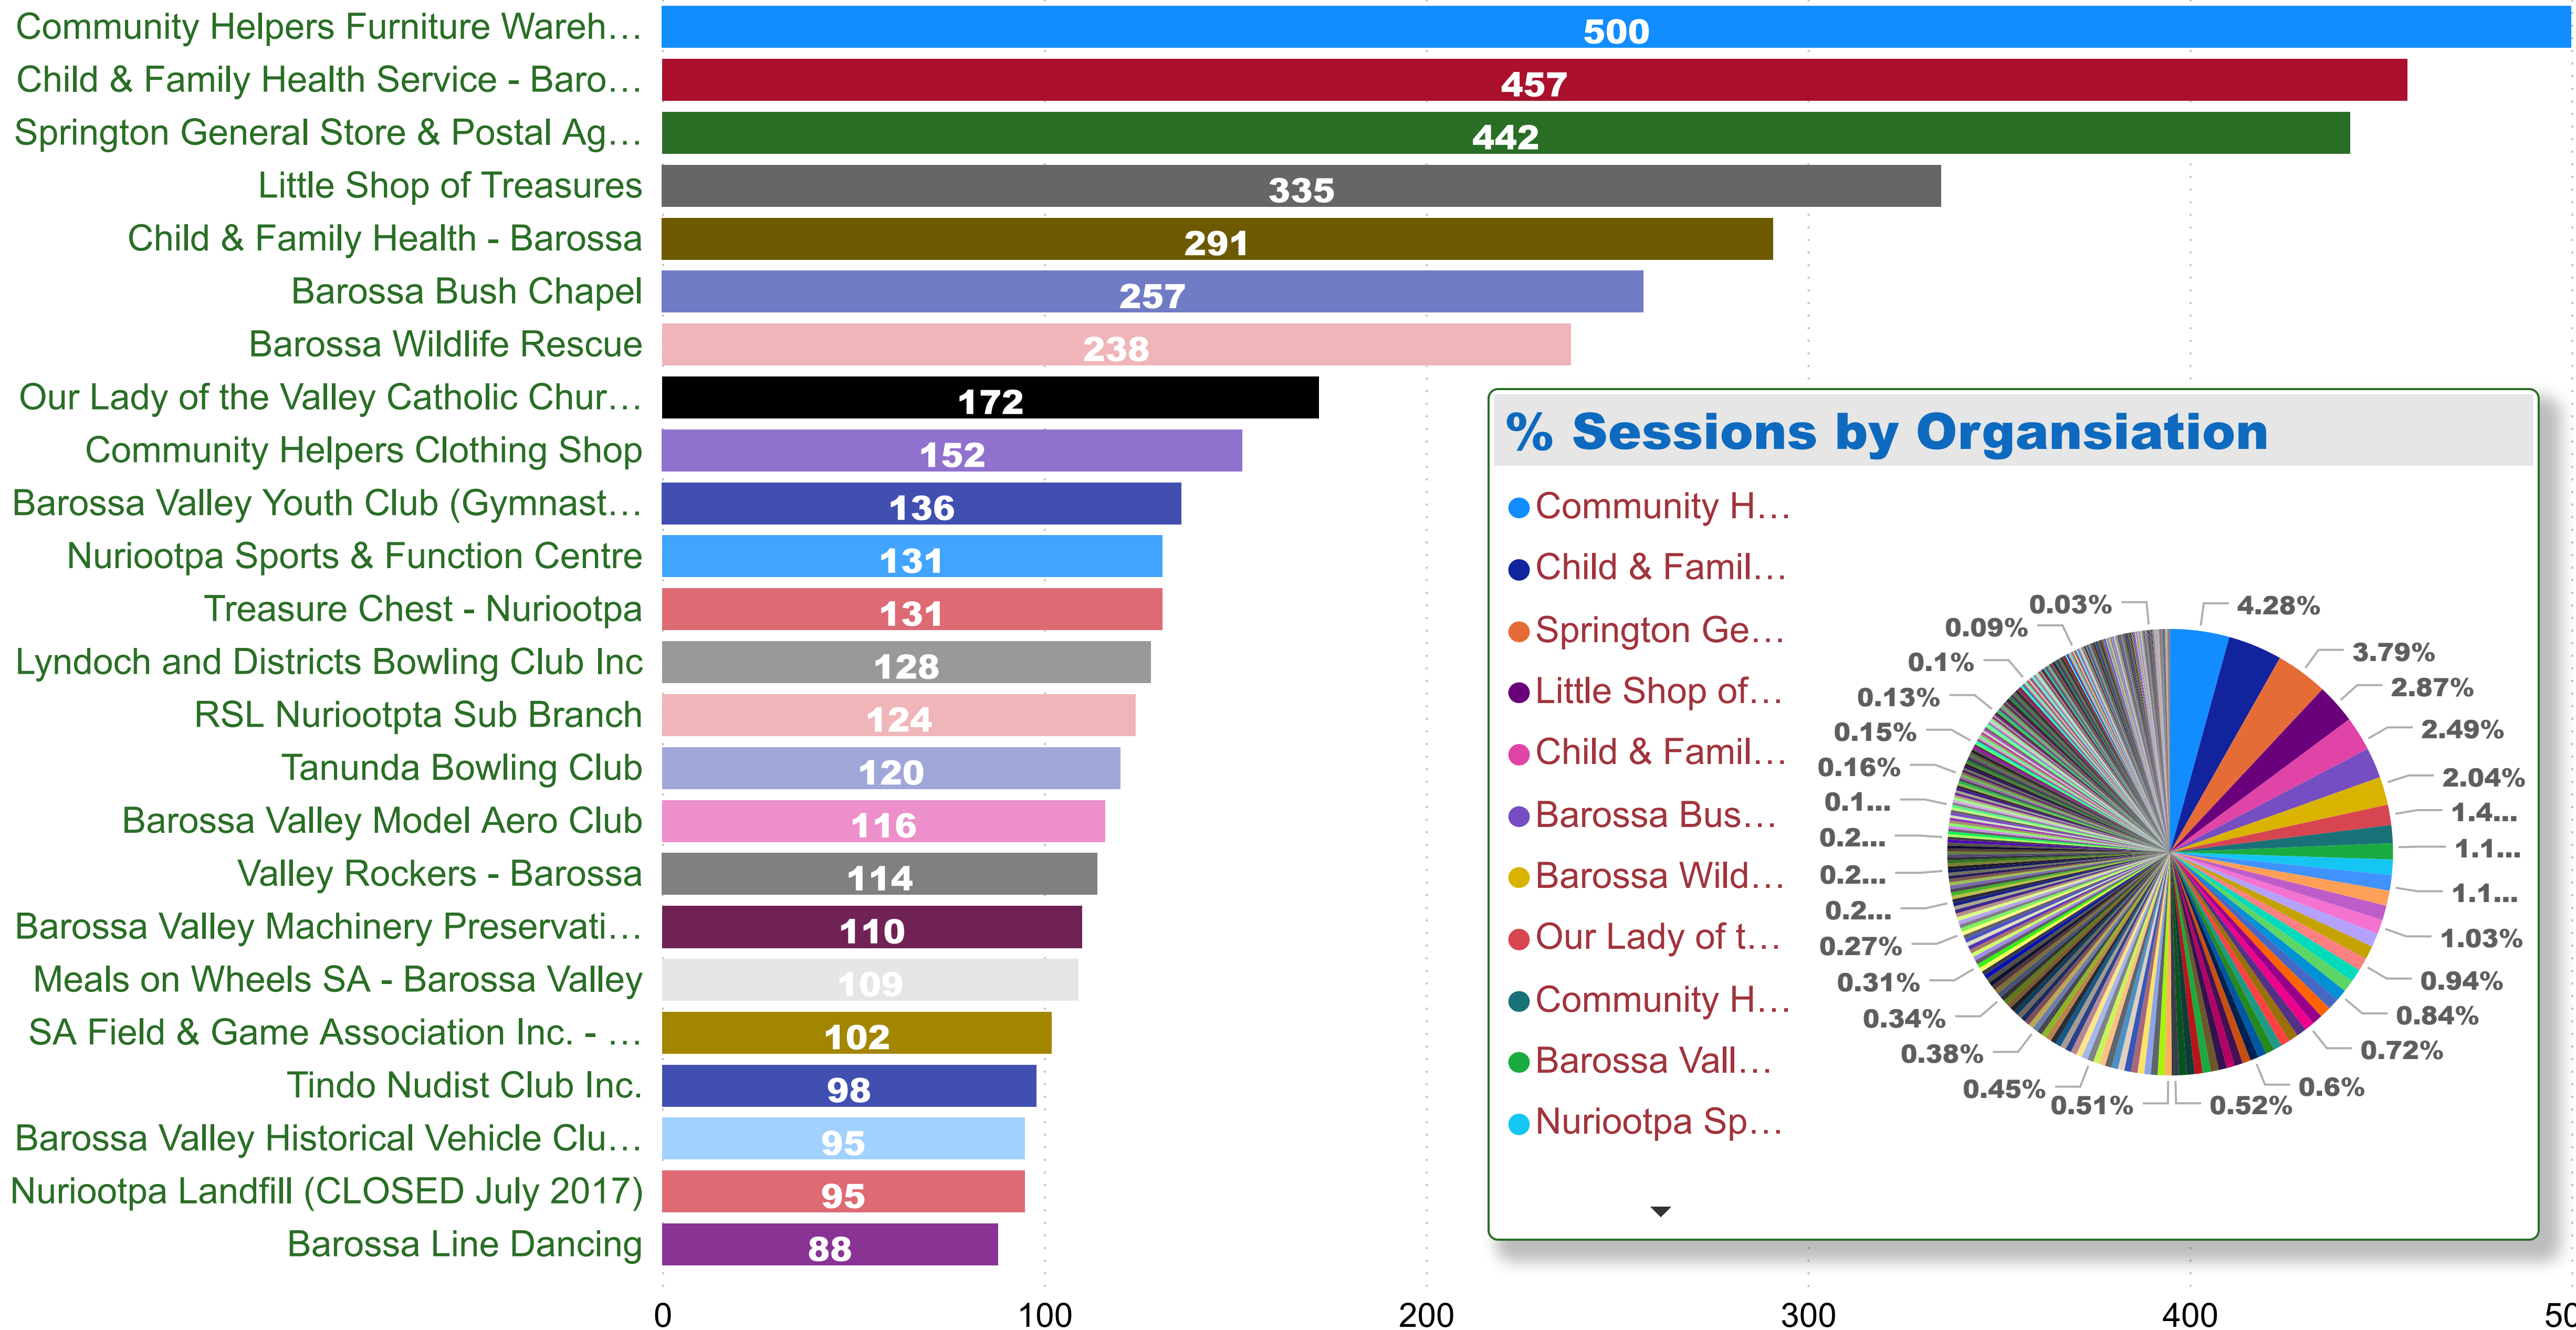

Barossa Council - Organisation Count by Primary Category (FY 2020-2021)

Barossa Council - Sessions by Organisation (FY 2020-2021)

% Sessions by Organsiation

Primary Category

- ▶ Accommodation
- ▶ Animals, Birds
- ▶ Communication & Information...
- ▶ Community Organisation & D...
- ▶ Cultural groups
- ▶ Education
- ▶ Employment
- ▶ Environment & Heritage
- ▶ Finance, Income, Business
- ▶ Government
- ▶ Health & Disability
- ▶ Law & Justice
- ▶ Material & Practical Needs
- ▶ Personal & Family Support
- ▶ Public Safety
- ▶ Recreation
- ▶ Religions & Philosophies
- ▶ Rural Organisation & Develop...
- ▶ Service Moved or Closed
- ▶ Transport

Organsiation	Sessions
Barossa Community Options	69
Barossa Out of School Hours Care Service Inc.	29
Barossa Valley Community Creche Inc.	7
Building Blocks Playgroup	1
Cross Roads Family Learning Centre	1
Goodstart Early Learning Nuriootpa	4
Meals on Wheels SA - Barossa Valley	109
Mount Pleasant Day Centre	6
MyTime - Barossa	1
Nuriootpa Community Children's Centre	22
Redeemer Lutheran School OSHC	1
Southern Barossa Community Child Care Centre	4
Stepping Stone Tanunda Childcare & Early Development Centre	11
Uniting Communities Tanunda	37
Voice of Industrial Death	17
Total	319